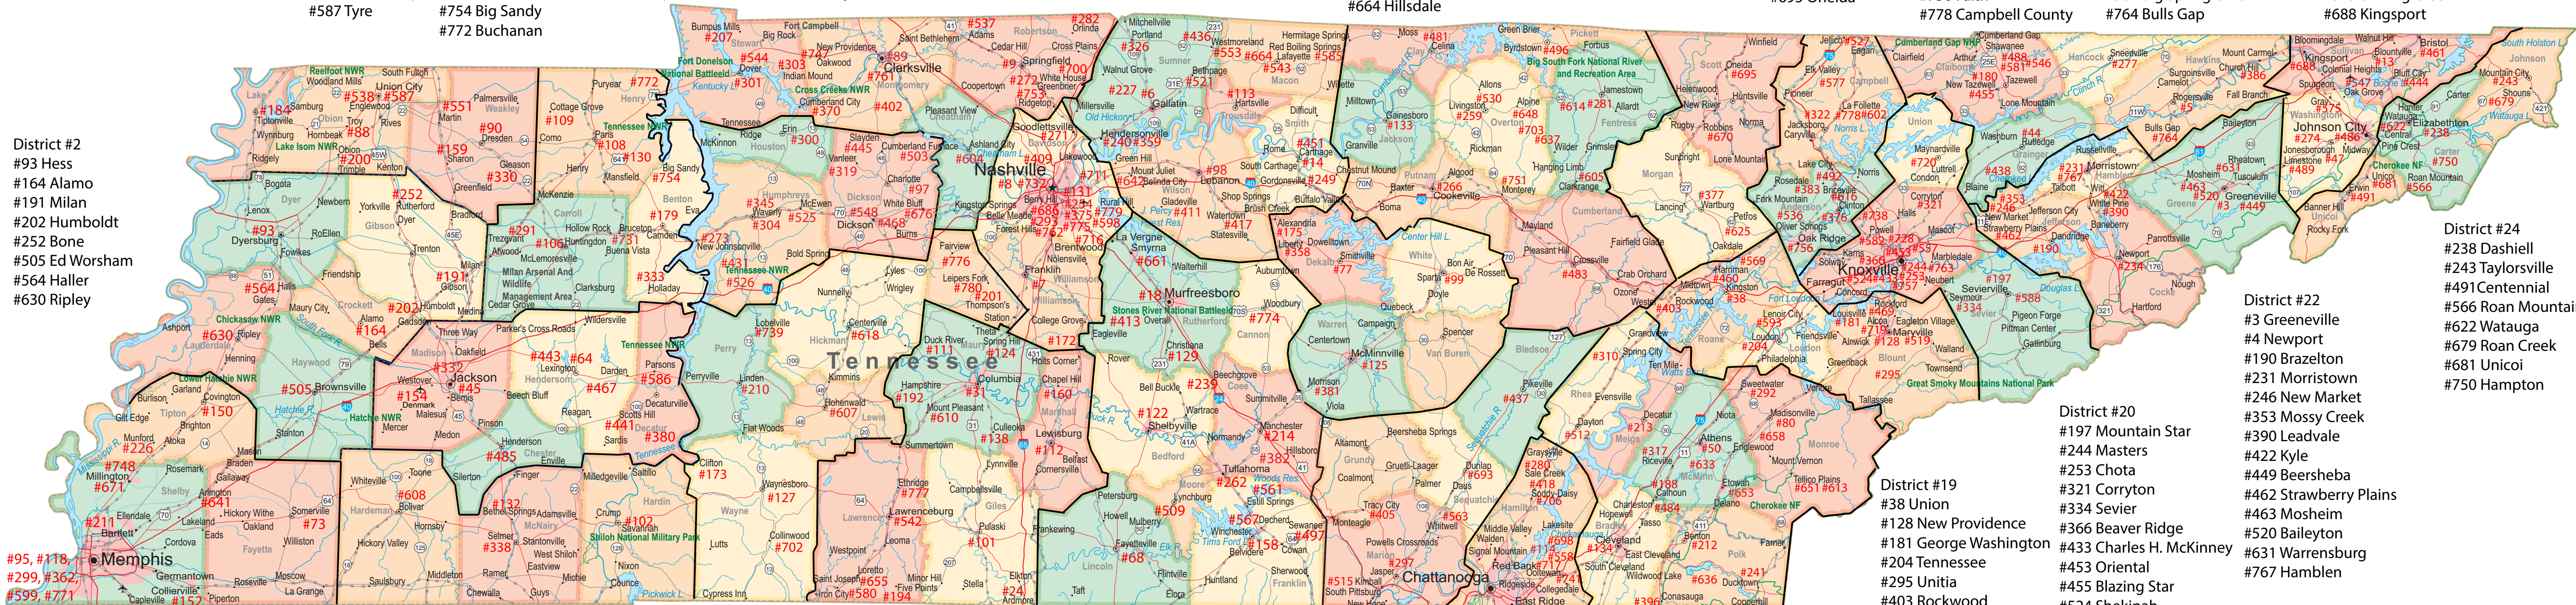

- District #9 (con't)
- #445 Camp
- #468 Dickson
- #503 Iron
- #525 McEwen
- #548 Tennessee City
- #676 White Buff

- District #12
- #6 King Solomon
- #14 Carthage-Benevolent
- #98 Lebanon
- #113 Hartsville
- #227 Cherry Mound
- #240 Beech
- #249 New Middleton
- #326 Portland
- #359 Hendersonville

- District #12 (con't)
- #411 Joppa
- #417 Comer
- #436 Trammel
- #451 Difficult
- #521 Bethpage
- #543 LaFayette
- #553 Fairfield
- #585 Red Boiling Springs
- #642 Mt. Juliet
- #664 Hillsdale

- District #13
- #133 Tannehill
- #259 Livingston
- #266 Cookeville
- #281 Jamestown
- #481 Canton
- #483 Crossville
- #496 Byrdstown

- District #13 (con't)
- #530 Eagle Creek
- #605 Clarkrange
- #614 Little Crab
- #637 Shiloh
- #648 West Fork
- #703 Green Pond
- #751 Monterey

- District #25
- #377 Emerald
- #625 Black Diamond
- #670 Scott County
- #695 Oneida

- District #18
- #322 Jacksboro
- #376 Alpha
- #383 Valley
- #492 Coal Creek
- #527 Jellico
- #536 Omega
- #577 Valley Star
- #602 Stooksbury
- #616 Crystal
- #756 Faith
- #778 Campbell County

- District #21
- #5 Overton
- #44 Rising Star
- #180 Evening Star
- #277 Sneedville
- #386 Clay
- #438 Tate Spring
- #488 Powell Valley
- #546 Shawanee
- #581 Big Spring Union
- #764 Bulls Gap

- District #23
- #13 Whiteside
- #47 Rhea
- #274 Johnson
- #444 Zollicoffer
- #461 King
- #486 Johnson City
- #489 Arcana
- #547 M. M. Martin
- #575 Sinking Creek
- #688 Kingsport

- District #2
- #93 Hess
- #164 Alamo
- #191 Milan
- #202 Humboldt
- #252 Bone
- #505 Ed Worsham
- #564 Haller
- #630 Ripley

- #95, #118, #299, #362, #599, #771

- District #1
- #73 Somerville
- #95 Unity
- #118 Memphis
- #150 Dunham
- #152 Collierville
- #211 Bartlett
- #226 Tipton
- #299 Desoto
- #362 Park Avenue
- #599 Oakville
- #641 Arlington
- #671 Millington
- #748 Richland
- #771 Berclair

- District #4
- #45 Jackson
- #64 Constantine
- #154 Denmark Danes
- #332 St. Johns
- #380 Center
- #441 Ebenezer
- #443 Juno
- #467 Cheap Valley
- #485 Henderson
- #586 Parsons

- District #26
- #102 Savannah
- #132 Purdy
- #338 Selmer
- #608 Bolivar

- District #6
- #127 Waynesboro
- #173 Clifton
- #210 Linden
- #607 Hohenwald
- #618 Centerville
- #702 Collinwood
- #739 Lobelville
- #776 Fairview

- District #8
- #7 Hiram
- #8 Corinthian
- #131 West Nashville Phoenix
- #172 Owen Hill
- #201 Bethesda
- #254 Ionic
- #271 Goodlettsville
- #293 Claiborne
- #375 McWhitersville
- #409 Centre Star
- #598 Old Hickory
- #686 Observance
- #711 John B. Garrett
- #716 Bellevue
- #732 Doric
- #762 Madison
- #775 Mill Creek
- #779 Conlegium Ritus Austeri
- #780 Concordia

- District #10
- #24 Ardmore
- #31 Columbia
- #101 Pulaski
- #111 Benton
- #112 Dillahunty
- #124 Spring Hill
- #138 Pleasant Grove
- #160 Chapel Hill
- #192 Merriwether
- #194 Bethel
- #542 Mimosa
- #580 Stainless
- #610 Ed T. Workman
- #655 Loretto
- #777 Ethridge

- District #11
- #18 Mt. Moriah
- #68 Andrew Jackson
- #122 Shelbyville Benevolent
- #129 Mars Hill
- #158 Winchester
- #214 Highland
- #239 Hermon
- #262 Tullahoma
- #382 Hillsboro
- #413 Rockvale
- #509 Farris Creek
- #561 Estill Springs
- #567 Decherd
- #661 Sam Davis
- #774 Cannon

- District #14
- #77 Center Hill
- #99 Sparta
- #125 Warren
- #175 Alexander
- #358 Dekalb
- #381 Ezel

- District #15
- #284 Felix Grundy
- #297 Olive Branch
- #405 Sewanee
- #437 St. Elmo
- #515 Marion
- #563 Whitwell
- #693 Dunlap

- District #16
- #114 Harrison
- #176 Limestone
- #199 Chattanooga
- #280 Sale Creek
- #418 Soddy
- #430 Temple
- #549 Volunteer
- #558 Fidelity
- #603 Hill City
- #673 Lookout Valley
- #698 East Lake
- #706 Daisy
- #717 Red Bank
- #736 Brainerd
- #741 Ooltewah
- #755 East Ridge
- #758 Signal Mountain

- District #17
- #50 Meridian Sun
- #80 Tellico
- #134 Cleveland
- #188 Hiwassee
- #212 Ocoee
- #213 Meigs
- #241 Ducktown
- #292 Sweetwater
- #310 Rhea Springs
- #317 Thomas A. Hamilton
- #396 Conasauga
- #484 Charleston
- #512 Dayton
- #613 Brown Hill
- #633 Manila
- #636 Reliance
- #651 Unaka
- #653 Etowah
- #656 Copperhill
- #658 Vonore

- District #19
- #38 Union
- #128 New Providence
- #181 George Washington
- #204 Tennessee
- #295 Unita
- #403 Rockwood
- #460 East Fork
- #469 Rockford
- #519 Mountain View
- #569 South Gate
- #593 Avery
- #719 Prudential

- District #20
- #197 Mountain Star
- #244 Masters
- #253 Chota
- #321 Corryton
- #334 Sevier
- #366 Beaver Ridge
- #433 Charles H. McKinney
- #453 Oriental
- #455 Blazing Star
- #524 Shekinah
- #557 Bright Hope
- #582 Powell
- #588 French Broad
- #720 J. C. Baker
- #728 Cherokee
- #738 Mascot
- #757 Fountain City
- #763 Burlington

- District #22
- #3 Greeneville
- #4 Newport
- #190 Brazelton
- #231 Morristown
- #246 New Market
- #353 Mossy Creek
- #390 Leadvale
- #422 Kyle
- #449 Beersheba
- #462 Strawberry Plains
- #463 Mosheim
- #520 Baileyton
- #631 Warrensburg
- #767 Hamblen